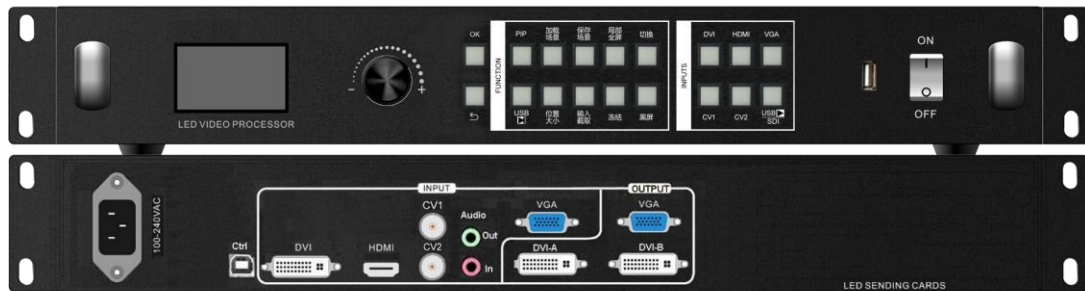

VIDEO PROCESSOR

VP1000

SPECIFICATIONS

Shanghai Listen Vision Technology Inc.

Hardware

Video input	DVI*1, HDMI*1, VGA*1, CVBS*2
Video output	DVI*2, VGA*1
Audio input	HDMI*1, 3.5mm audio interface *1
Audio output	3.5mm audio interface *1
PC control interface	USB*1
USB upgrade	USB*1
LCD screen	2.4 inches full color LCD*1
Key:	*18
Knob	*1
Sending card slot	*2

Product Feature

VP1000U LED Video Processor , has 6 channels of video input, 3 channels of video output,1 channel of audio output , It can be widely used in engineering, rental performance, irregular/large LED display screen/mixed LED display (different spacing), large stage theater, display and exhibition, etc.

Multiple video interface	Input has HDMI,DVI,VGA,2*CVBS,SDI/USB(optional);Output has 2*DVI,VGA;
Seamless witching/Fade-in-fade-out	Pictures from 2 channels can be switched seamless, also can be fade-in-fade-out
Multiple output resolution	Many resolution can be selected (Ma*.2304*1152@60Hz) an user-defined resolution
2.65 million pixels supported	Maximum height can be 2000 pixels; maximum width can be 3960 pixels
Preset storage and recall	can switch to the saved scene quickly
Audio and video synchronous	Synchronization of audio and video switching
Chroma Key	Cut part image from one video ,then put it on another video, for example image overlapped
Support picture in picture (PIP)	The size and location of the 2 pictures can be adjustable
Powerful Splicing function	Perfectly splicing,support Uniform and not uniform splicing, support 10*10 video processors to splicing
User-defined input resolution	Can perfectly realize the PC to LED screen point to point display

Support project lock settings

To avoid the wrong operation

Short key settings

Black output/Normal output,Freeze, Part/Full Screen

Wi-Fi display

Display phone or pad to LED screen via Wi-Fi antenna

Panel Function