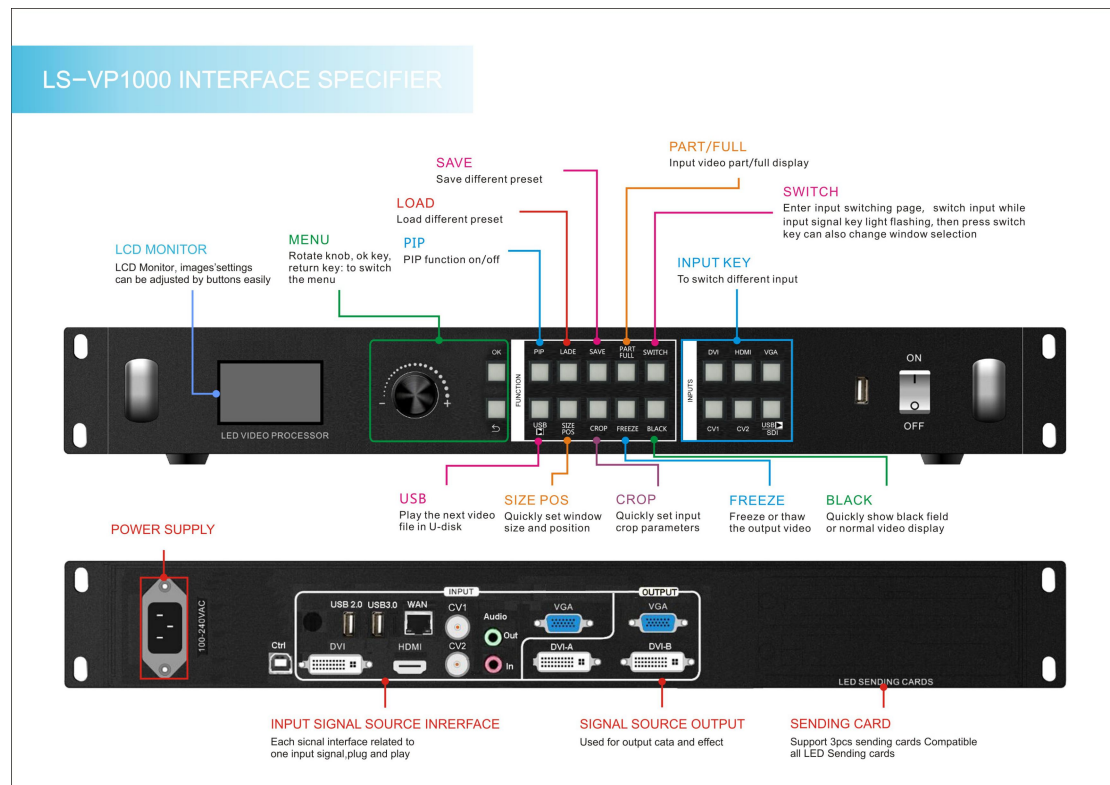

VIDEO PROCESSOR

VP1000

SPECIFICATIONS

Shanghai Listen Vision Technology Inc.

Hardware

Video input	DVI*1, HDMI*1, VGA*1, CVBS*2
Video output	DVI*2, VGA*1
Audio input	HDMI*1, 3.5mm audio interface *1
Audio output	3.5mm audio interface *1
PC control interface	USB*1
USB upgrade	USB*1
LCD screen	2.4 inches full color LCD*1
Key:	*18
Knob	*1
Sending card slot	*2

Product Feature

VP1000U LED Video Processor , has 6 channels of video input, 3 channels of video output,1 channel of audio output , It can be widely used in engineering, rental performance, irregular/large LED display screen/mixed LED display (different spacing), large stage theater, display and exhibition, etc.

Multiple video interface	Input has HDMI,DVI,VGA,2*CVBS,SDI/USB(optional);Output has 2*DVI,VGA;
Seamless witching/Fade-in-fade-out	Pictures from 2 channels can be switched seamless, also can be fade-in-fade-out
Multiple output resolution	Many resolution can be selected (Ma*.2304*1152@60Hz) an user-defined resolution
2.65 million pixels supported	Maximum height can be 2000 pixels; maximum width can be 3960 pixels
Preset storage and recall	can switch to the saved scene quickly
Audio and video synchronous	Synchronization of audio and video switching
Chroma Key	Cut part image from one video ,then put it on another video, for example image overlapped
Support picture in picture (PIP)	The size and location of the 2 pictures can be adjustable
Powerful Splicing function	Perfectly splicing,support Uniform and not uniform splicing, support 10*10 video processors to splicing
User-defined input resolution	Can perfectly realize the PC to LED screen point to point display

Support project lock settings

To avoid the wrong operation

Short key settings

Black output/Normal output,Freeze, Part/Full Screen

Wi-Fi display

Display phone or pad to LED screen via Wi-Fi antenna

Panel Function